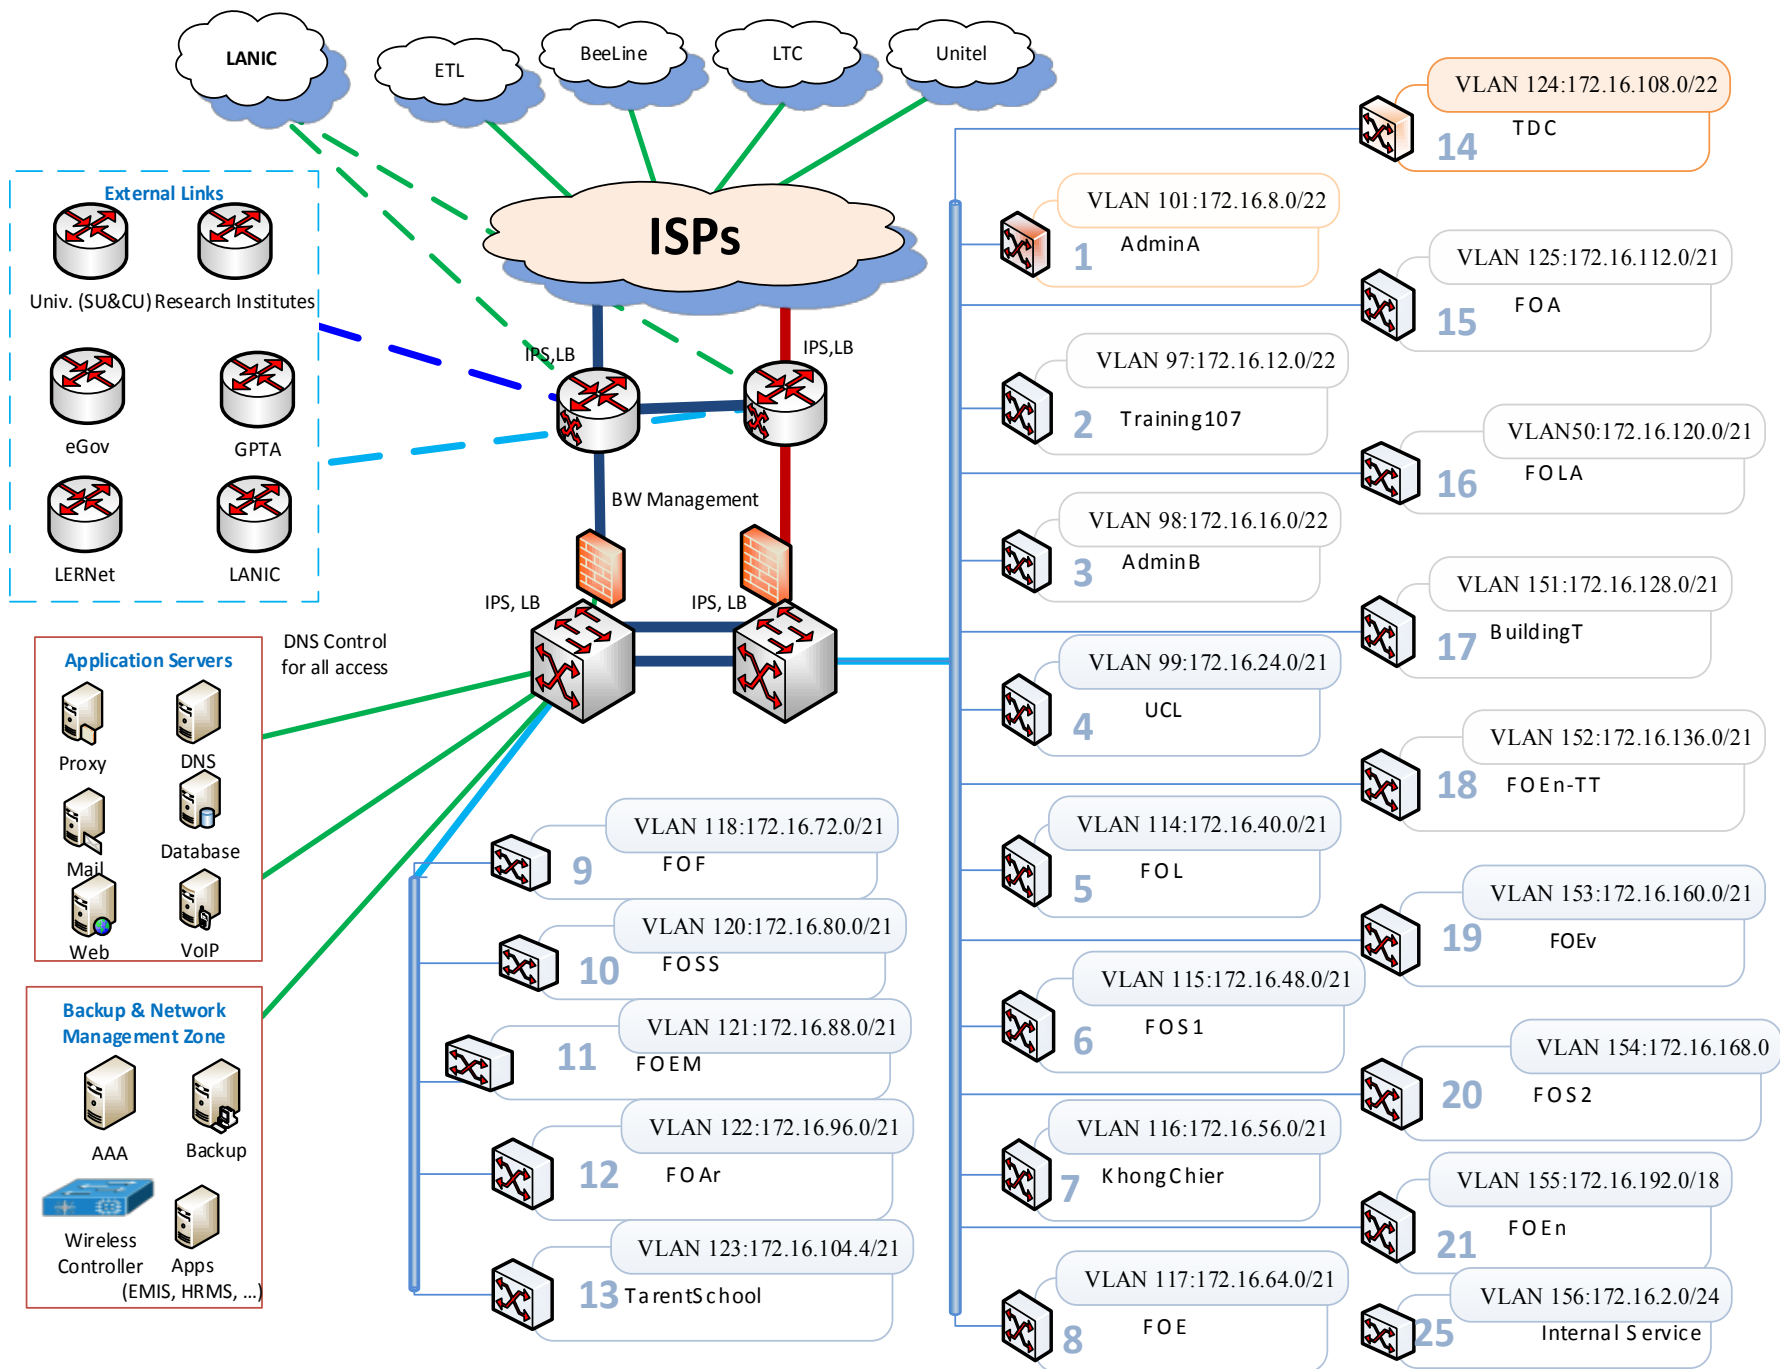

Current Laos internet Connection

Ref.: LANIC, Lao National Internet Center, lanic.la

About NUOL

NUOL, National University Of Laos provides the internet connection, network infrastructure and application services.

- IP Block: **180.131.148.0 - 180.131.151.255 (/22)** - APNIC
- AS Number: **AS45906** - APNIC
- Current Connections: **4 ISPs**
 - ETL- 2mbps
 - LTC- 2mbps
 - BeeLine- 2mbps
 - Unitel – 4 mbps
- Plan to establish LERNET
- Plan to connect the LERNET to TEIN with bandwidth 10 mbps

2. Option2: CAT – SkyTel – NUOL

CAT has connection to Skytel with 2.5 GB but Sky Tel suggest to use new 2 core fiber from middle bridge to LANIC and LANIC to NUOL.

We have setup the technical team to work with NSRC for the network equipment/design and connections.

Mailing list: lernetechteam@nuol.edu.la

LERNET to TEIN via uninet

- UniNET at Khon Kaen University (Nongkhai Campus) installs the transmission link to CAT Telecom (Nongkhai Office)
- From CAT Telecom (Nongkhai Office), UniNET leases the transmission link from CAT Telecom to connect with LANIC.
- LANIC and GTPA provides the transmission link for NUOL to connect with UniNET .
- LERNET will connect with TEIN3 via UniNET.