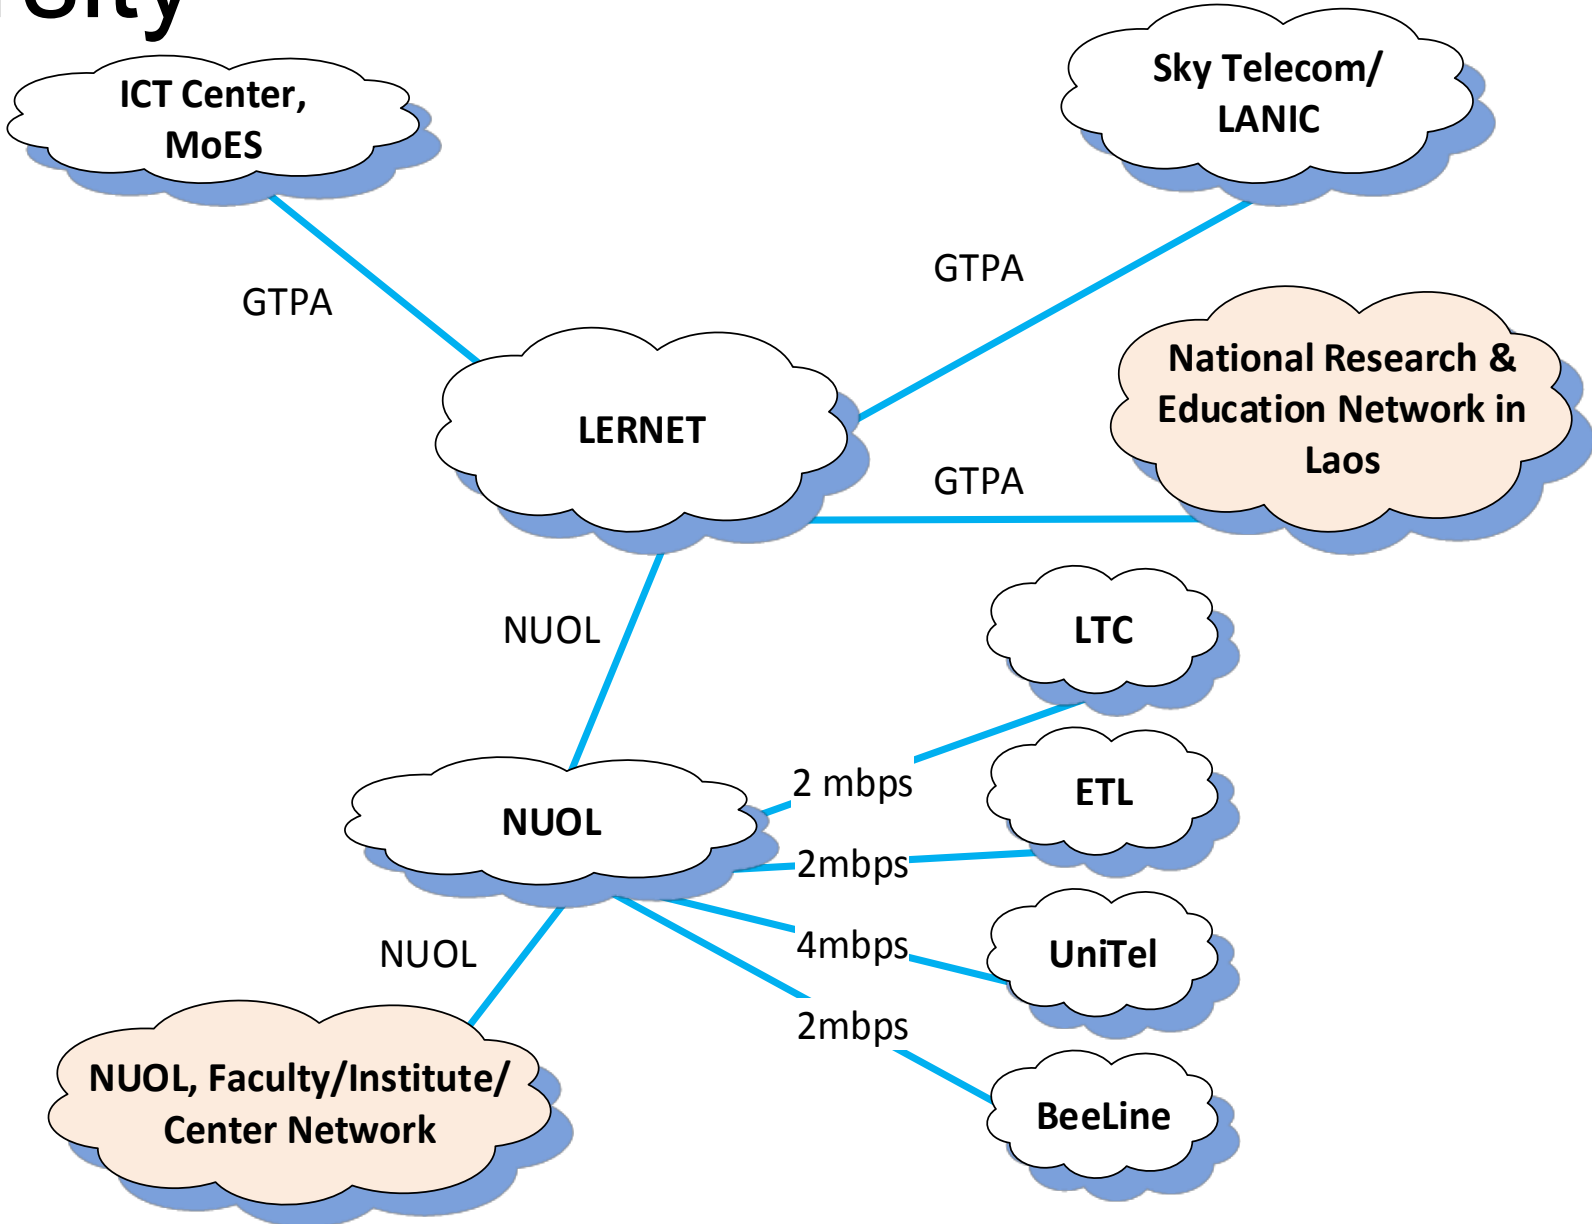

New Network Diagram Expected at University