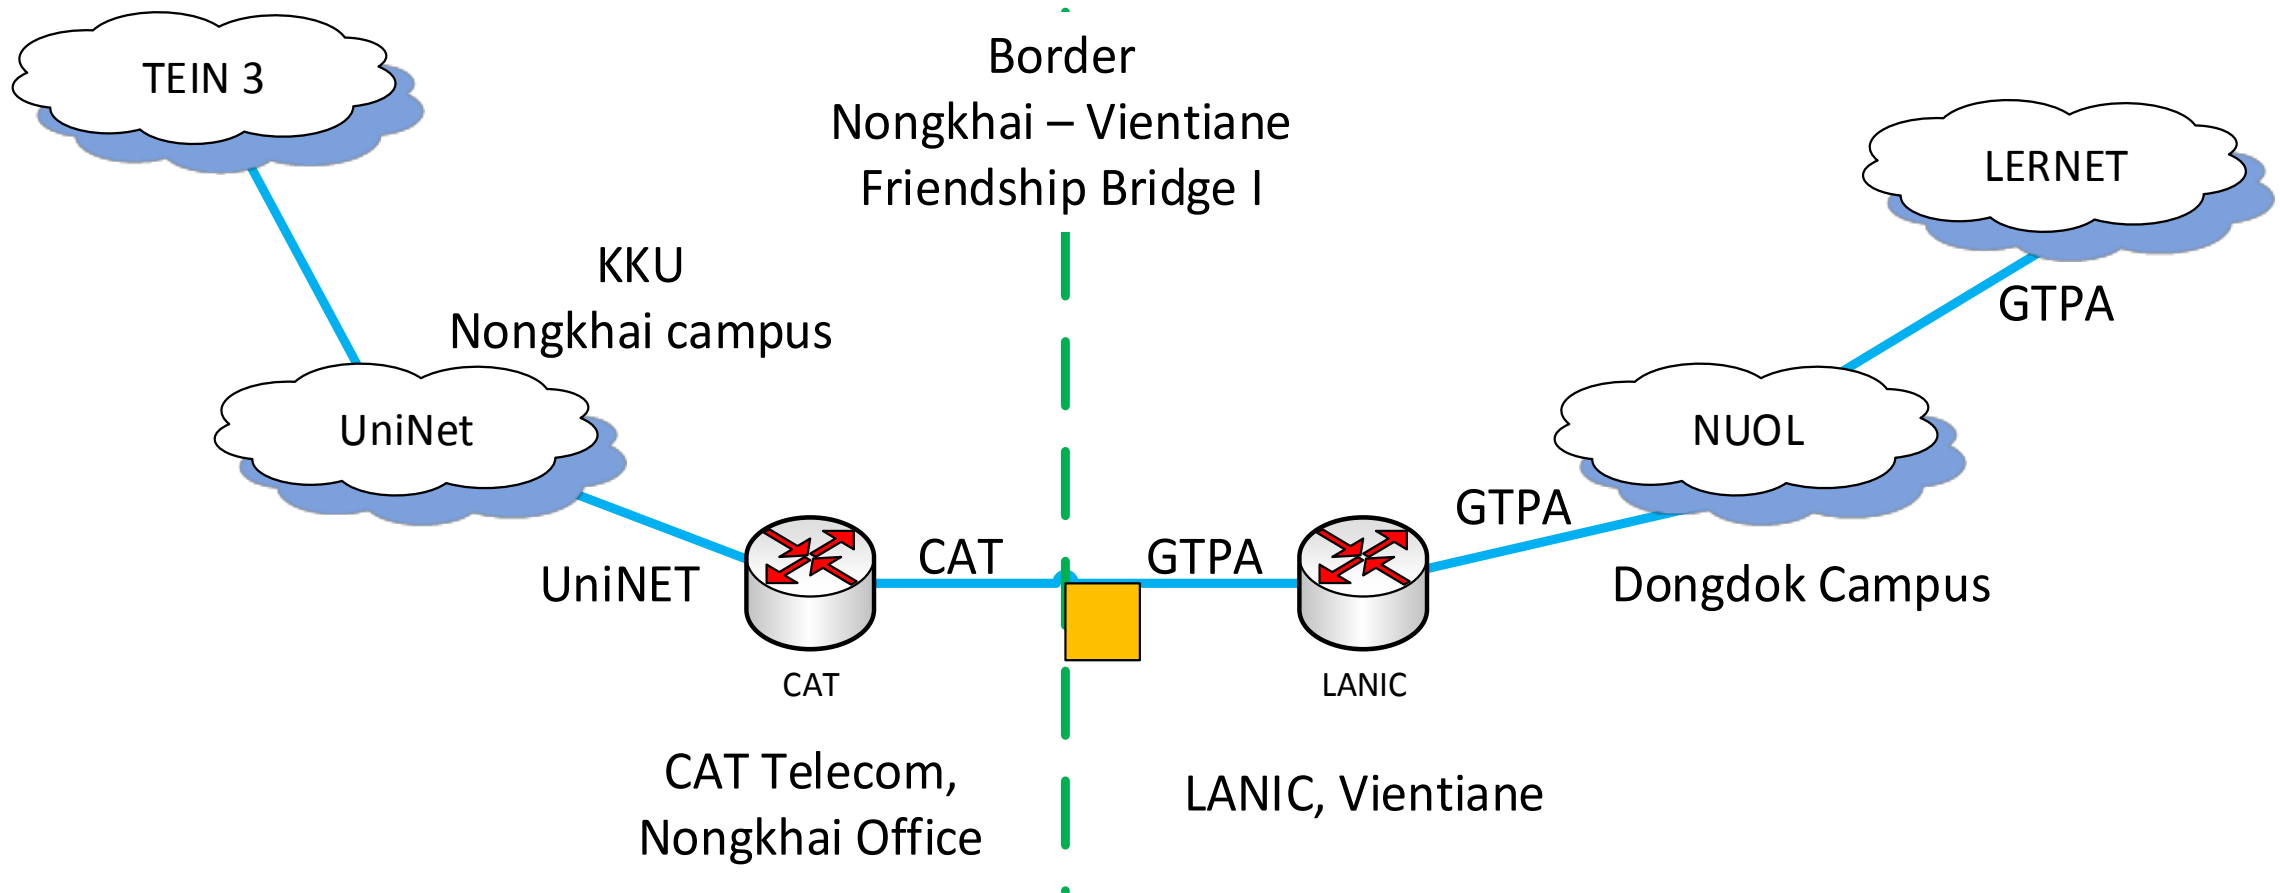

2. Option2: CAT – SkyTel – NUOL

CAT has connection to Skytel with 2.5 GB but Sky Tel suggest to use new 2 core fiber from middle bridge to LANIC and LANIC to NUOL.

We have setup the technical team to work with NSRC for the network equipment/design and connections.

Mailing list: lernetechteam@nuol.edu.la

LERNET to TEIN via uninet

- UniNET at Khon Kaen University (Nongkhai Campus) installs the transmission link to CAT Telecom (Nongkhai Office)
- From CAT Telecom (Nongkhai Office), UniNET leases the transmission link from CAT Telecom to connect with LANIC.
- LANIC and GTPA provides the transmission link for NUOL to connect with UniNET .
- LERNET will connect with TEIN3 via UniNET.

GTPA = Government Telecommunication Project Agency, Sky Telecom

Network Connection Plan - Overview

Connection Plan

- LERNET plans to connect to TEIN via UniNET (10 mbps)
- LERNET establishes the links to
 - Ministry of Education and Sport (MoES) by using the GTPA fiber optic
 - UniNET via Sky Telecom which ISP is connected to LANIC
 - NUOL (National University of Laos)
 - Other research and education institutions