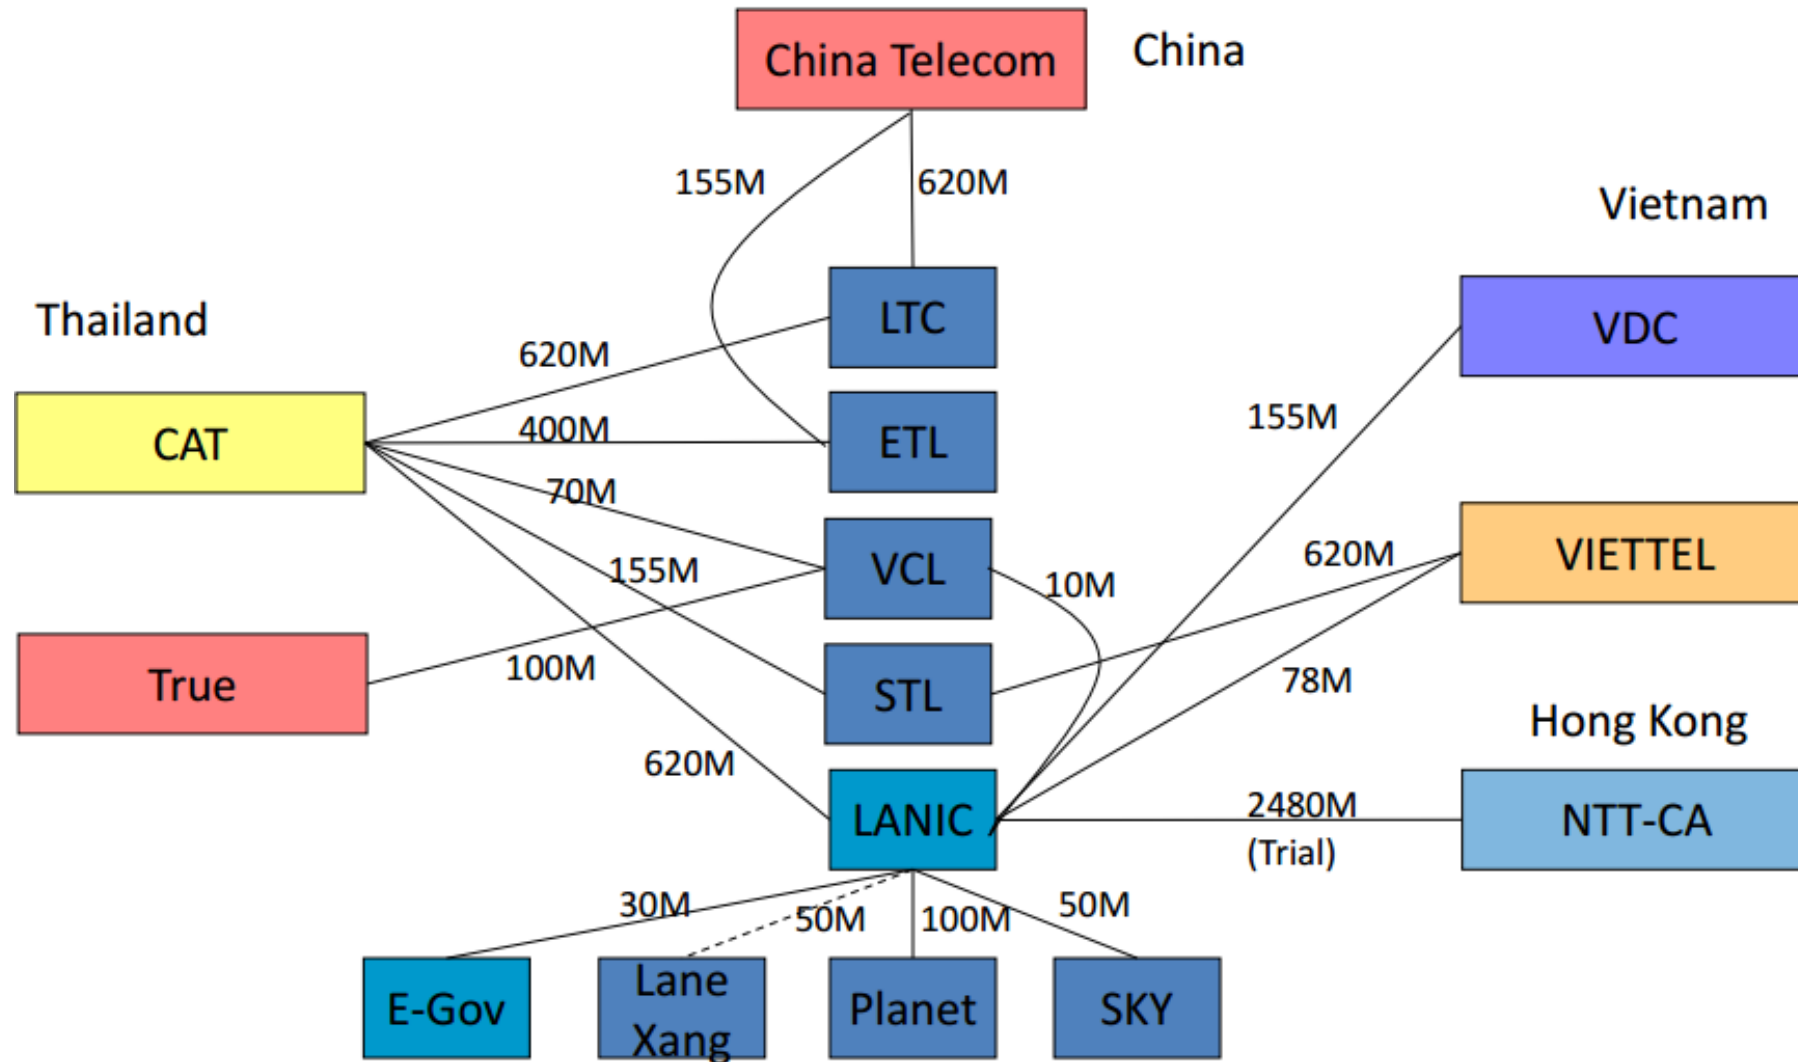

Current Laos internet Connection

Ref.: LANIC, Lao National Internet Center, lanic.la